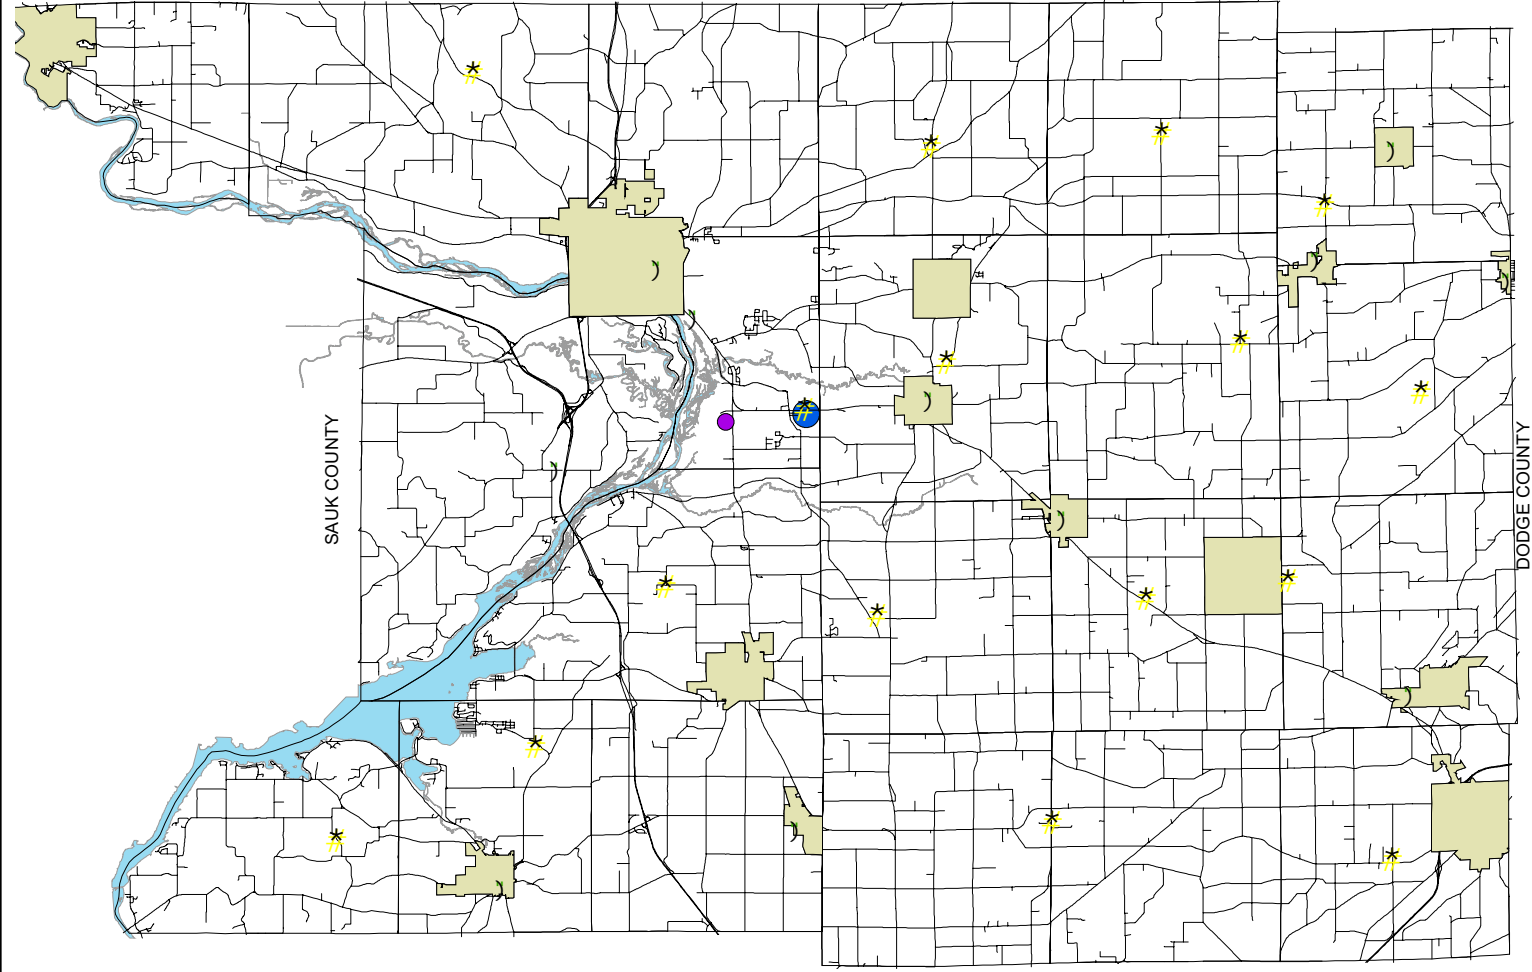

ADAMS COUNTY   MARQUETTE COUNTY   GREEN LAKE COUNTY