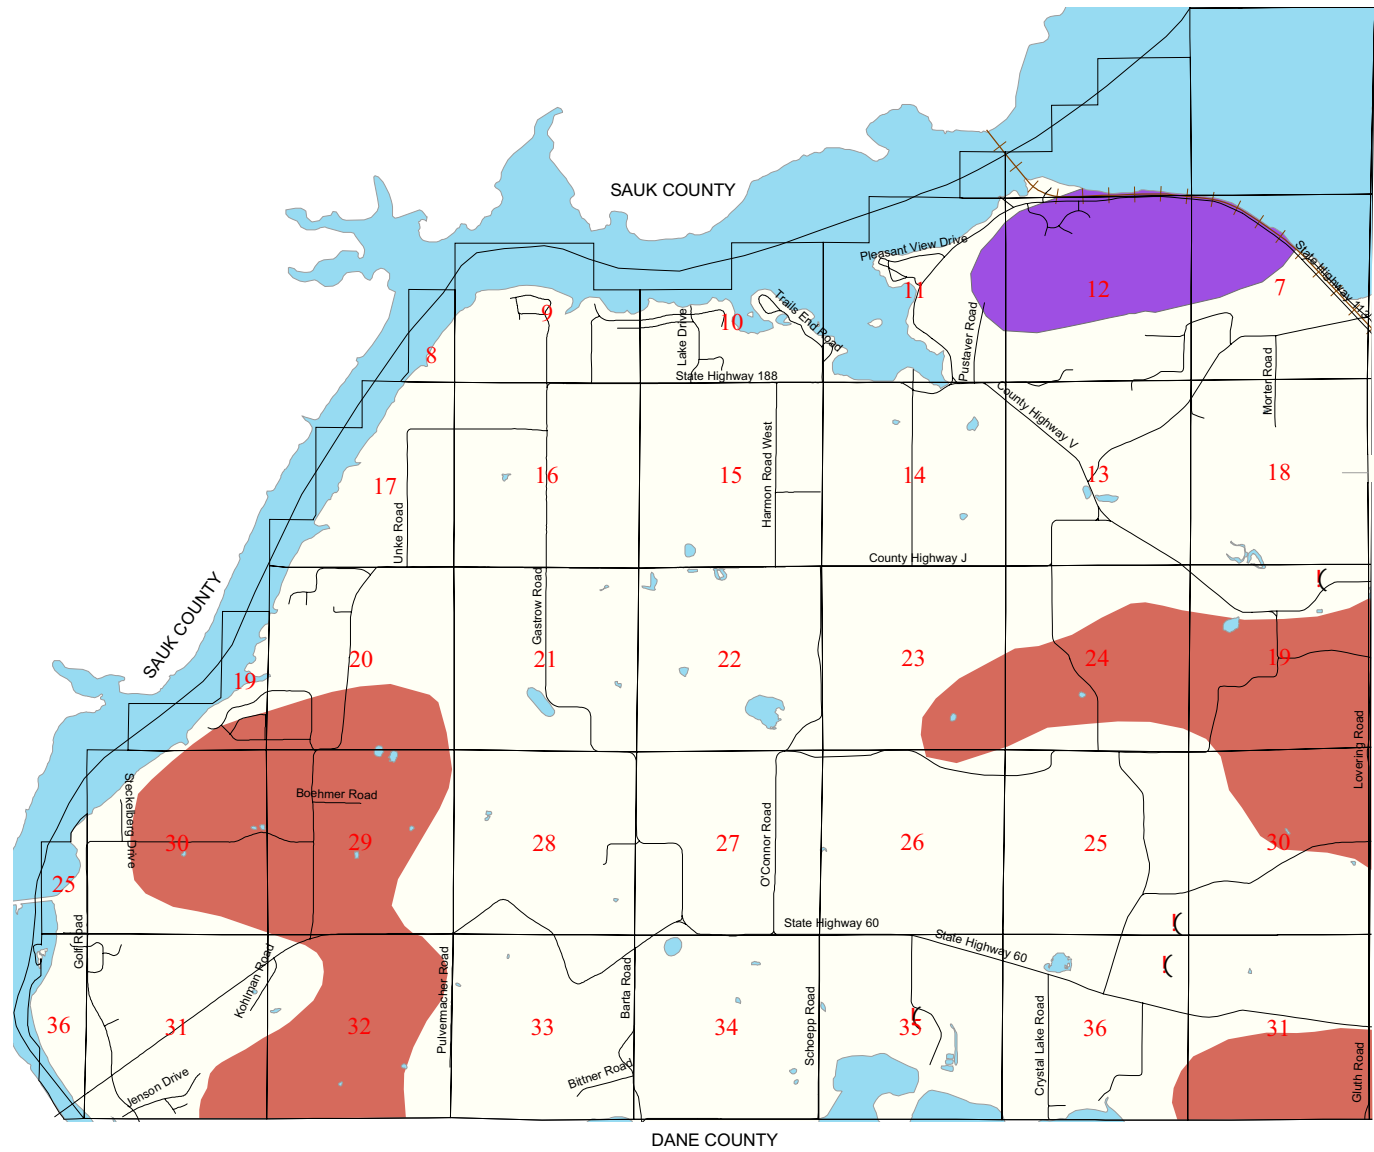

MAP 5-2
**BEDROCK GEOLOGY &
NONMETALLIC MINE SITES**
Town of West Point
Columbia County,
Wisconsin

- Upper Cambrian Sandstone
- St. Peter Sandstone
- Prairie Du Chien Dolomite Group
- Nonmetallic Mine Sites¹

Created July 21, 2005 by RNT