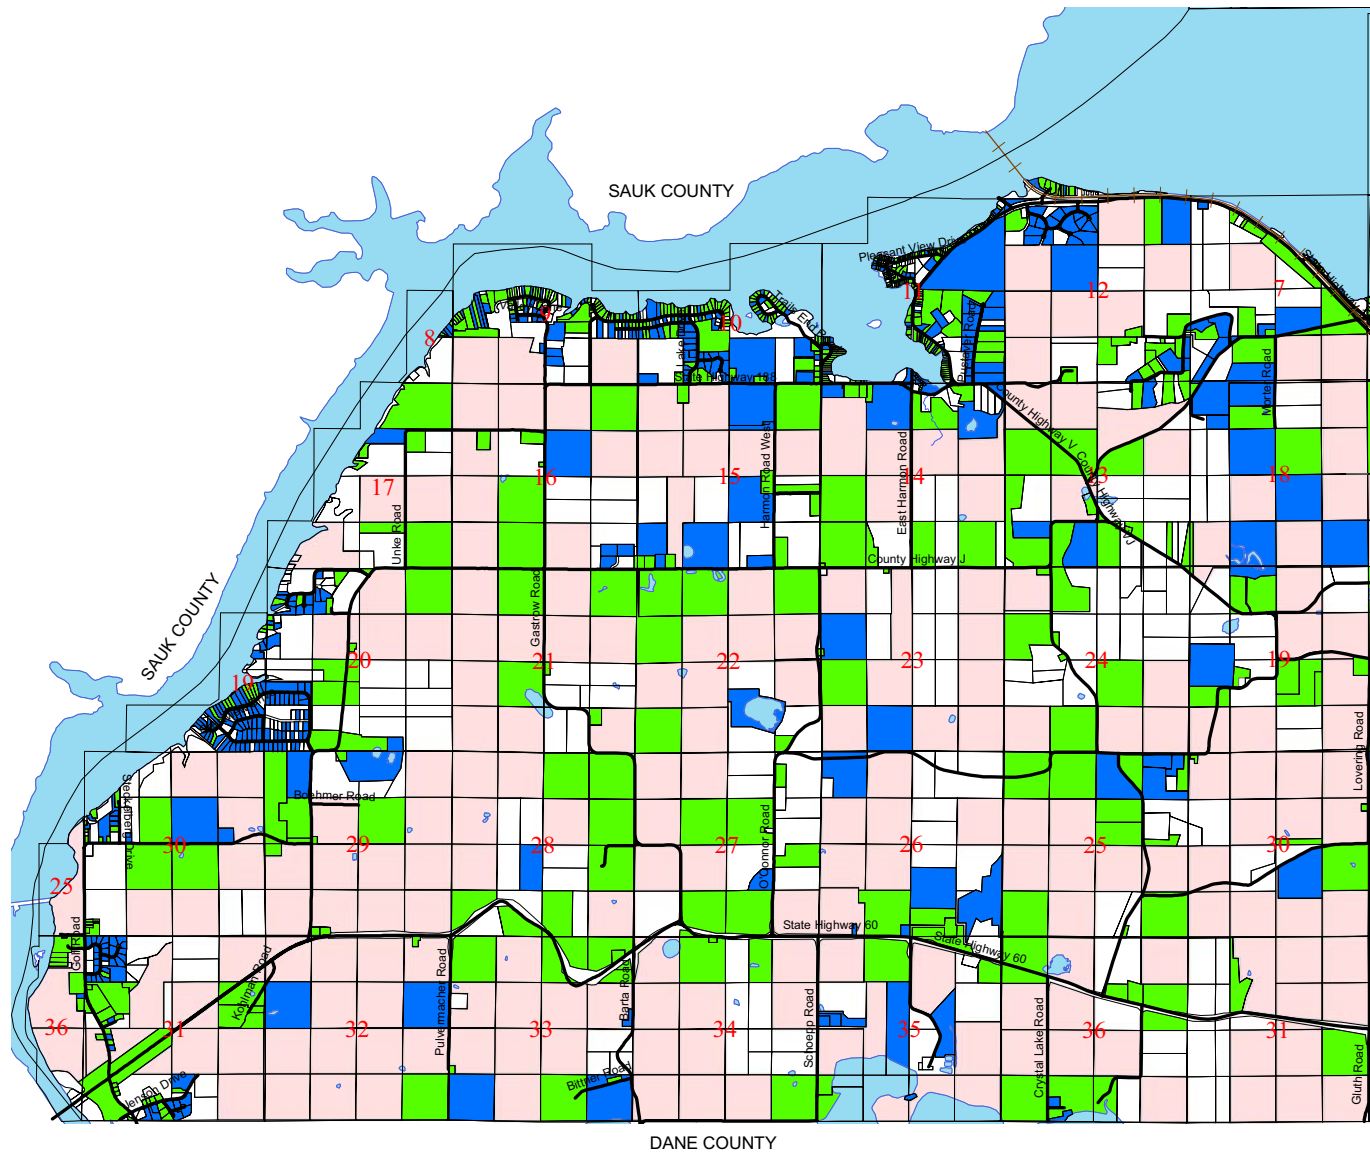

MAP 8-2 DEVELOPMENT POTENTIAL & TRENDS Town of West Point Columbia County, Wisconsin

- Parcel With a Residence Built Before 1980
- Parcel With a Residence Built 1980-2005
- Parcel 35 Acres or Greater Without a Residence
- Parcel less than 35 acres Without a Residence

Created August 24, 2006 by RNT